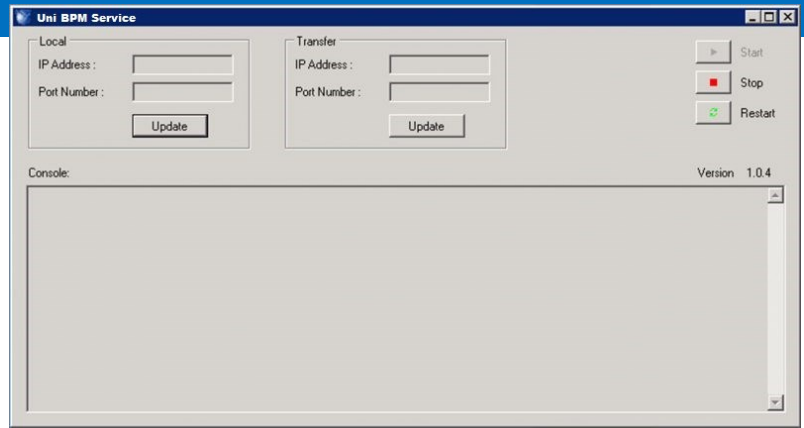

(UNI) BPM

Baggage Handling Edition

Sample of BPM Interface

Reliable Scalable Baggage Processed Message Feature

JMR's Modern BPM Service, built-in to Uni Conductor, is also available as a stand-alone service that provides real-time BPM updates for a compatible BHS system.