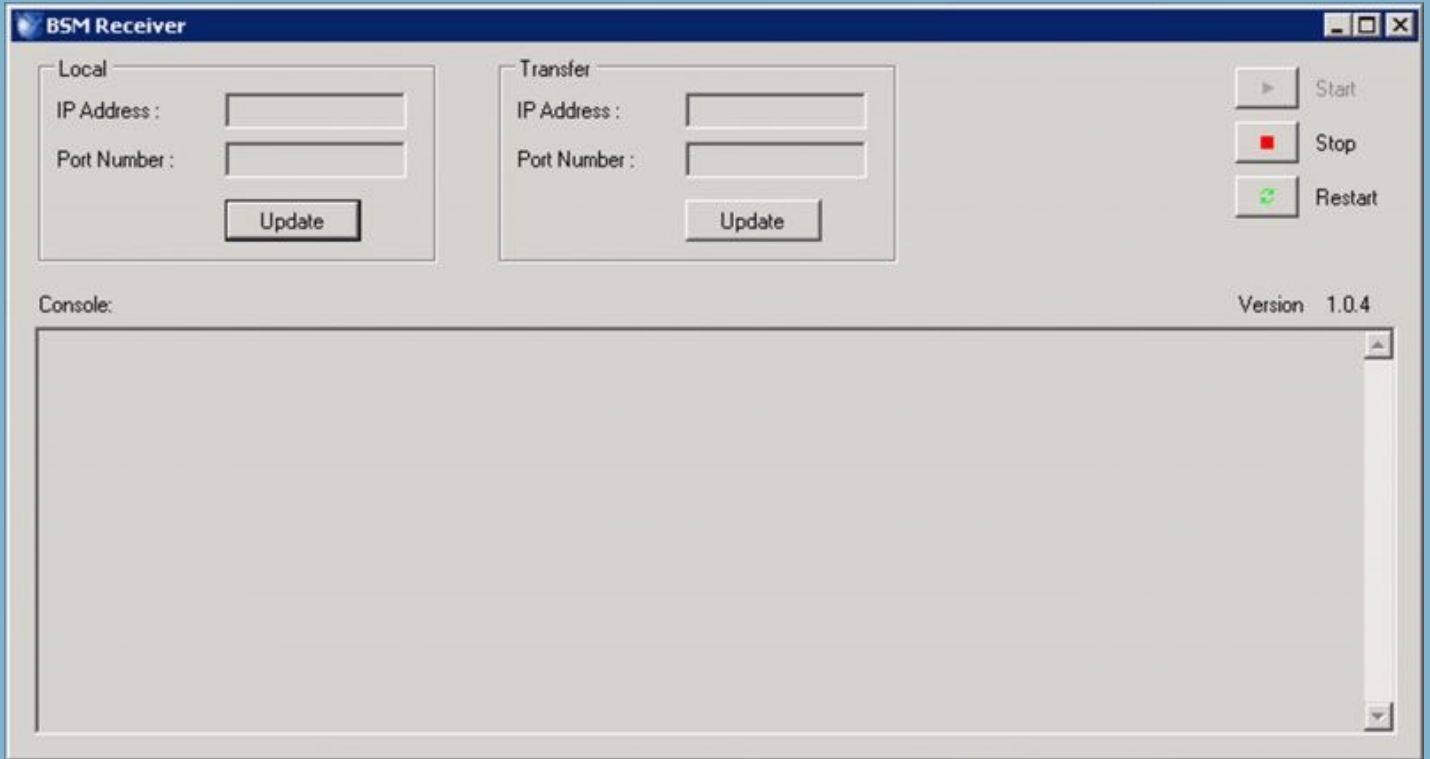

SOLUTION HIGHLIGHTS

- Real-time Baggage Source Message Service
- Supports Receiving or Sending BSMs to most existing BHS Systems.
- Supports FIDS, SITA, BIDS and many other Airline Interfaces
- Support multiple BHS sortation engines

Sample of BSM Interface

*Providing exceptional engineering, controls,
software and maintenance services in
Material/Bag Handling industries.*