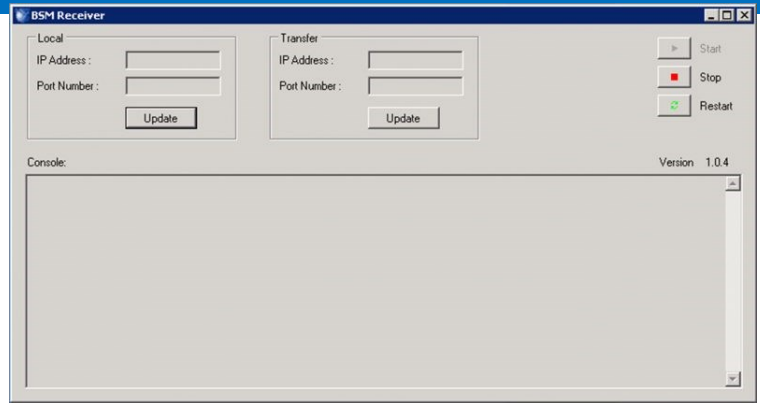

(UNI) BSM

Baggage Handling Edition

Sample of BSM Interface

Reliable Scalable BSM Service

JMR's Modern Universal Baggage Source Message Service that allows a compatible BHS system to relay scan or sort events to other compatible systems or interface.

UNI BSM Solution includes the following:

- *Baggage Source message Service (BSM)*

UNI BSM supports multiple existing BHS sortation systems for easy integration and upgradeability. Our solution allows you to quickly add and support BSM communications to existing BHS sortation systems.